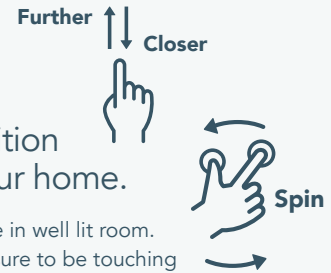

STEP 1

Open camera on your mobile device.*

*Technical requirements:
iOS Version 11 and later
or Android 8 and later.

STEP 2

Scan any QR code below to visualize our saunas in your environment.

STEP 3

Follow the prompt to engage, then position the sauna around your home.

For best results, make sure to be in well lit room.
When positioning sauna, make sure to be touching sauna model.

mPulse Smart Sauna Aspire

Connected & Customizable Red/Near, Mid & Far IR Sauna

EUCALYPTUS